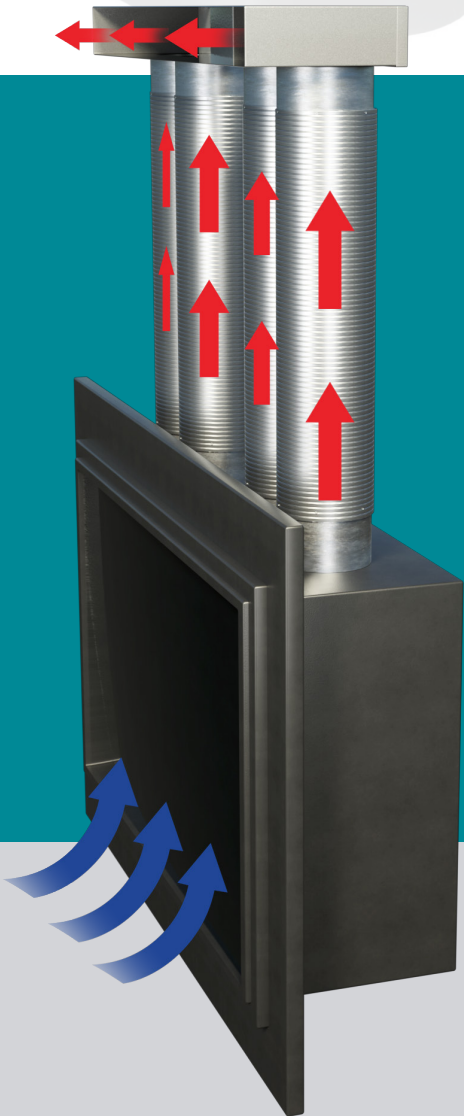

New

Fireplace Plenum and Louvers

For wood and gas fireplaces.

We set out to provide plenums and louvers to the Fireplace industry that would reduce wall temperatures around the fireplace.

This would create a cooler wall to safely hang fine art or electronics.

Modern or traditional linear louvers available, in black, white or satin.

New

Fireplace Plenum and Louvers

For wood and gas fireplaces.

Plenum		
2008142 - 4-Plenum	2008141 - 2-Plenum	2008140 - 1-Plenum

Color	Louvers		
	4-Plenum	2-Plenum	1-Plenum
White	S75102E1E2 44 W	S75102E1E2 20 W	S75102E1E2 10 W
Flat Black	S75102E1E2 44 FB	S75102E1E2 20 FB	S75102E1E2 10 FB
Satiin Anodized	S75102E1E2 44 SA	S75102E1E2 20 SA	S75102E1E2 10 SA