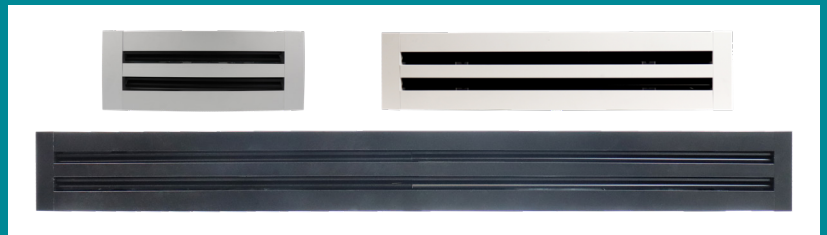

New

Fireplace Plenum and Louvers

For wood and gas fireplaces.

We set out to provide plenums and louvers to the Fireplace industry that would reduce wall temperatures around the fireplace.

This would create a cooler wall to safely hang fine art or electronics.

Modern or traditional linear louvers available, in black, white or satin.

New

Fireplace Plenum and Louvers

For wood and gas fireplaces.

Plenum		
2008142 - 4-Plenum	2008141 - 2-Plenum	2008140 - 1-Plenum

Color	Louvers		
	4-Plenum	2-Plenum	1-Plenum
White	S75102E1E2 44 W	S75102E1E2 20 W	S75102E1E2 10 W
Flat Black	S75102E1E2 44 FB	S75102E1E2 20 FB	S75102E1E2 10 FB
Satiin Anodized	S75102E1E2 44 SA	S75102E1E2 20 SA	S75102E1E2 10 SA