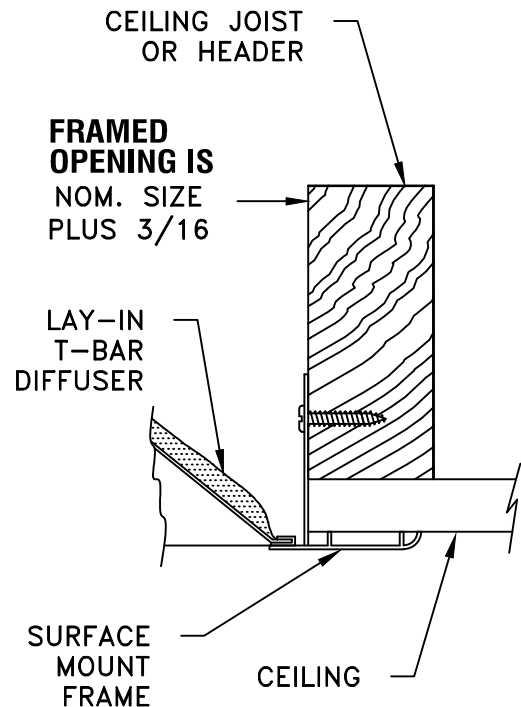

- ACCEPTS STANDARD T-BAR DIFFUSERS WITH NOMINAL LISTED SIZES: 12 X 12, 24 X 24, 24 X 12, 24 X 48
- DIFFUSERS ARE REMOVABLE FROM FACE SIDE WITH SUFFICIENT OVERHEAD CLEARANCE
- FINISH: WHITE (W) ENAMEL

JOB NAME: _____
 LOCATION: _____
 ARCHITECT: _____
 ENGINEER: _____
 CONTRACTOR: _____

SUBMITTED BY: _____

DATE: 05/24/2019 | SD-9508
SMF
 Aluminum
 Surface Mount Frame