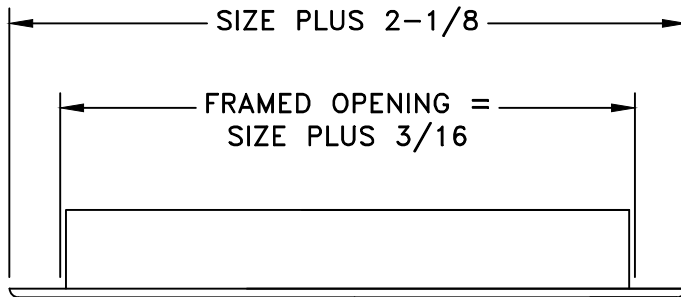

- ACCEPTS STANDARD T-BAR DIFFUSERS WITH NOMINAL LISTED SIZES: 12 X 12, 24 X 24, 24 X 12, 24 X 48
- DIFFUSERS ARE REMOVABLE FROM FACE SIDE WITH SUFFICIENT OVERHEAD CLEARANCE
- FINISH: WHITE (W) ENAMEL

JOB NAME: _____
 LOCATION: _____
 ARCHITECT: _____
 ENGINEER: _____
 CONTRACTOR: _____