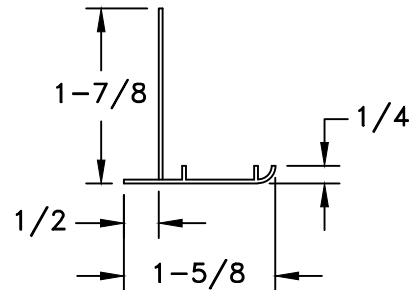

- ACCEPTS STANDARD T-BAR DIFFUSERS WITH NOMINAL LISTED SIZES: 12 X 12, 24 X 24, 24 X 12, 24 X 48
- DIFFUSERS ARE REMOVABLE FROM FACE SIDE WITH SUFFICIENT OVERHEAD CLEARANCE
- FINISH: WHITE (W) ENAMEL

JOB NAME: _____
 LOCATION: _____
 ARCHITECT: _____
 ENGINEER: _____
 CONTRACTOR: _____

SUBMITTED BY: _____

DATE: 05/24/2019 | SD-9508
SMF
 Aluminum
 Surface Mount Frame