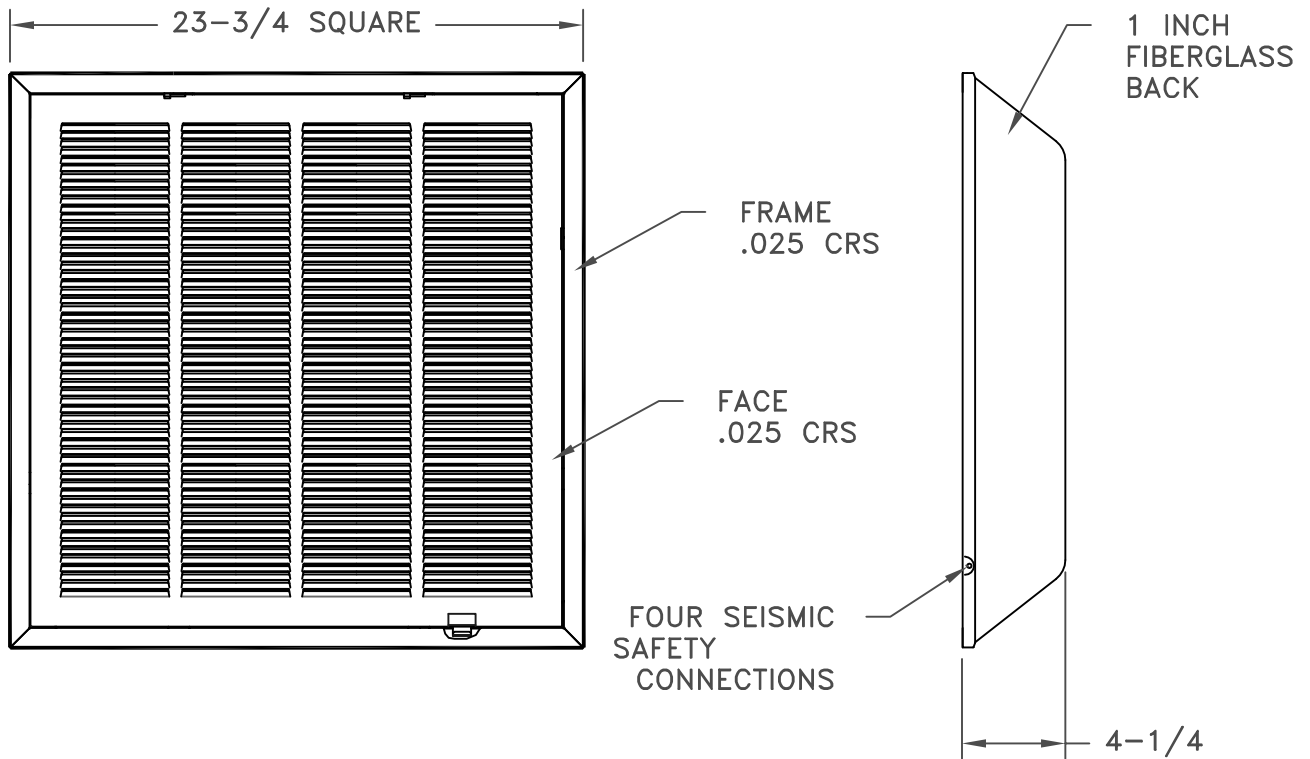

- FLUSH, REMOVABLE FACE WITH HIDDEN LATCHES AND HINGES CAN BE INSTALLED IN ANY DIRECTION
- USES NOMINAL 1 x 20 x 20 INCH DISPOSABLE FILTERS
- FIBERGLASS BACK R6.0 ABSORBS SOUND
- PRESCORED BACK ACCEPTS 6-14 INCH SPIN OR TAB COLLARS
- FINISH: WHITE (W) ENAMEL