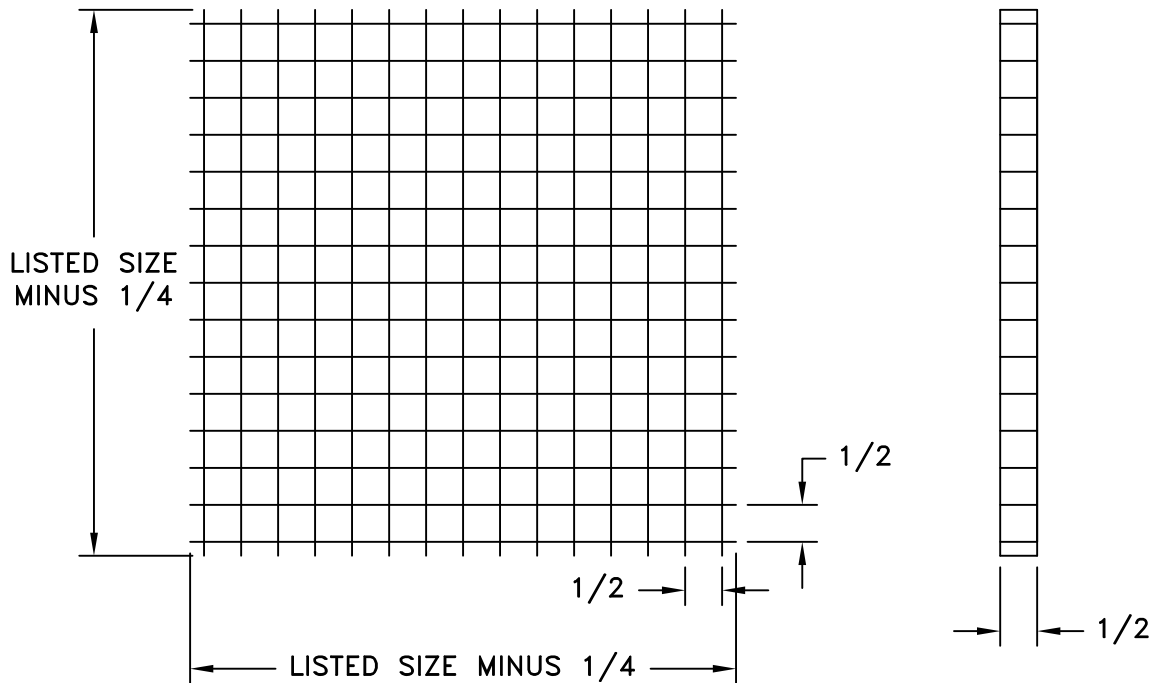

- ALUMINUM CONSTRUCTION
- FITS STANDARD T-BAR CEILING
- FINISH: WHITE (W) ENAMEL OR MILL

DO NOT SCALE DRAWING

LISTED SIZE	T-BAR	OVERALL
48 X 24	48 X 24	47-3/4 X 23-3/4
24 X 24	24 X 24	23-3/4 X 23-3/4
24 X 12	24 X 12	23-3/4 X 11-3/4
24 X 6	24 X 6	23-3/4 X 5-3/4

JOB NAME: _____
 LOCATION: _____
 ARCHITECT: _____
 ENGINEER: _____
 CONTRACTOR: _____

SUBMITTED BY:

DATE: 06/12/2024 SD-9484

EGG CRATE PANEL

Aluminum
 Grid Core
 T-Bar Lay-In