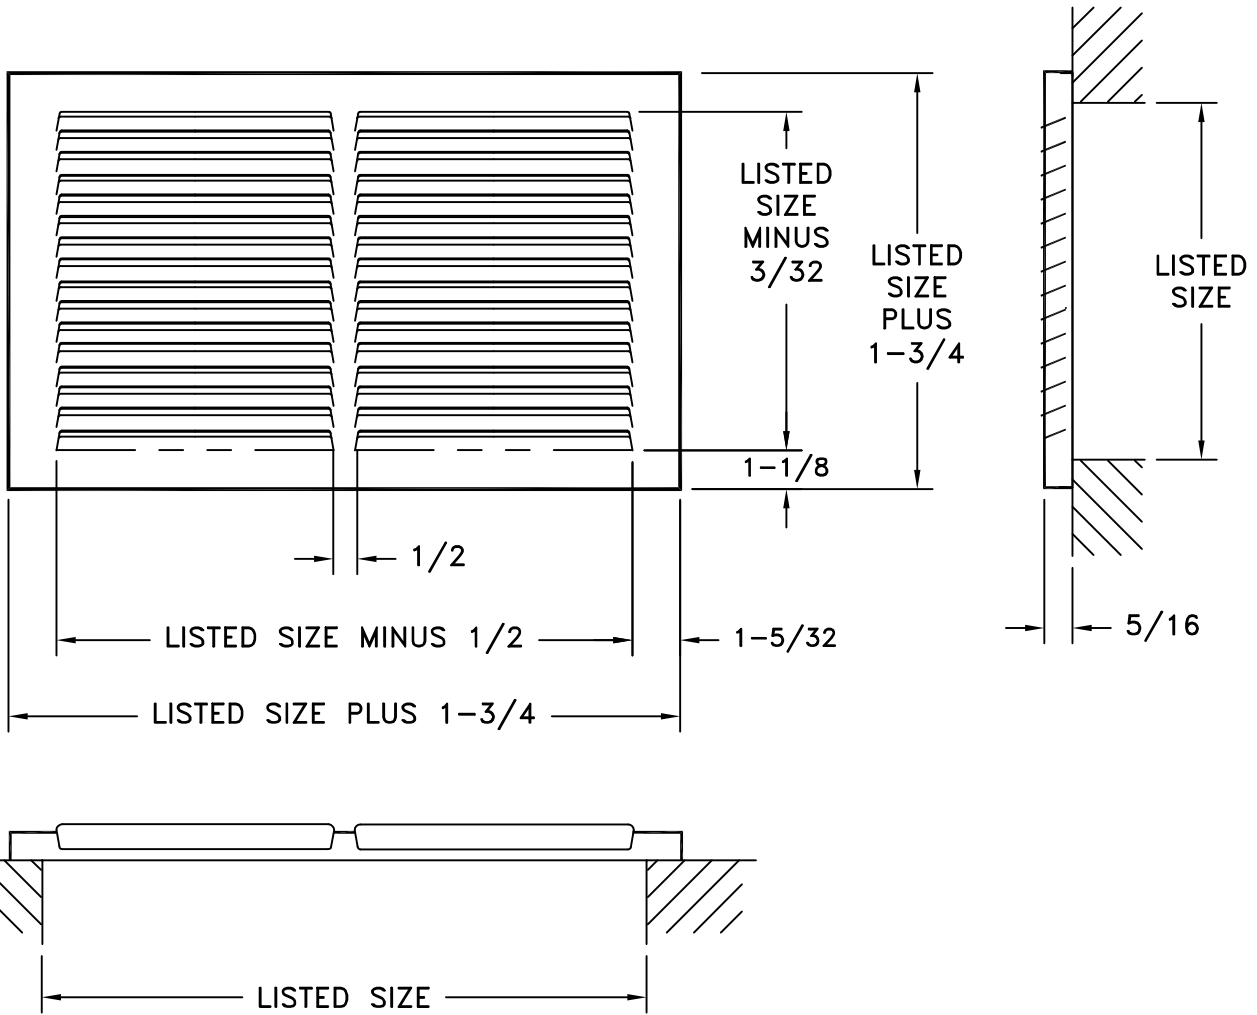

- ALL ALUMINUM CONSTRUCTION
- 1/2 INCH FIN SPACING SET AT 40 DEGREES
- CONTACT FACTORY FOR SIZES AVAILABLE
- FINISH: WHITE (W) ENAMEL

JOB NAME: \_\_\_\_\_  
 LOCATION: \_\_\_\_\_  
 ARCHITECT: \_\_\_\_\_  
 ENGINEER: \_\_\_\_\_  
 CONTRACTOR: \_\_\_\_\_

SUBMITTED BY: \_\_\_\_\_

DATE: 08/22/2013 | SD-2430-AL  
**A672**  
 Aluminum Return  
 Air Grille